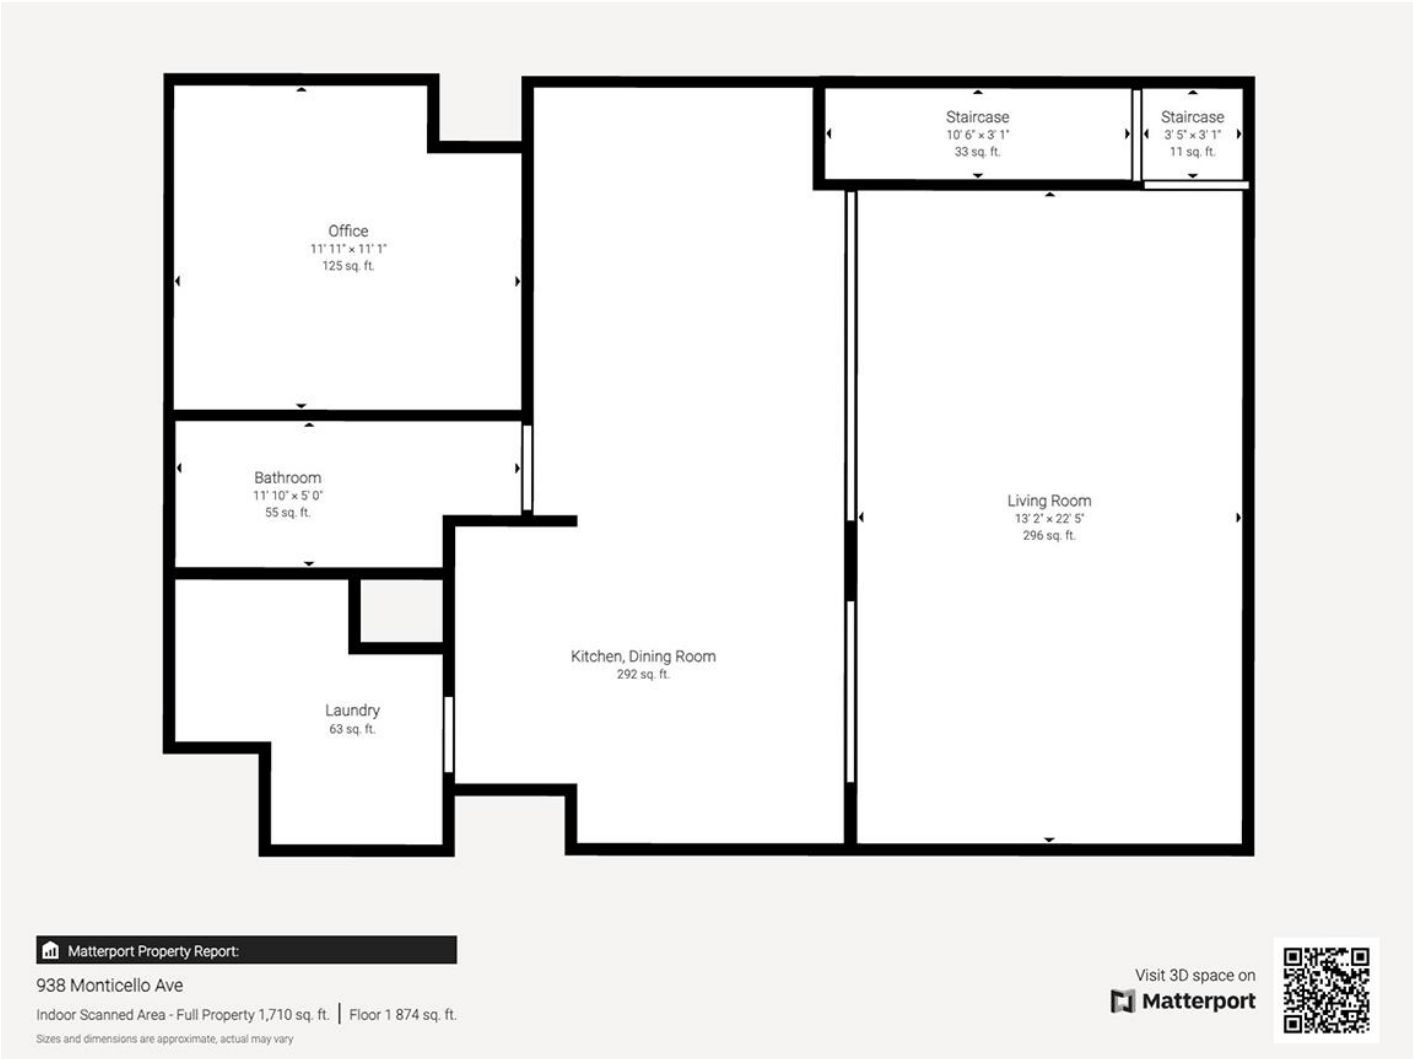

# 928 Monticello Avenue Floorplans

MLS #655486

## FIRST FLOOR:

## SECOND FLOOR:

 Matterport Property Report:

938 Monticello Ave

Indoor Scanned Area - Full Property 1,710 sq. ft. | Floor 2 835 sq. ft.

Sizes and dimensions are approximate, actual may vary

Visit 3D space on  
 Matterport