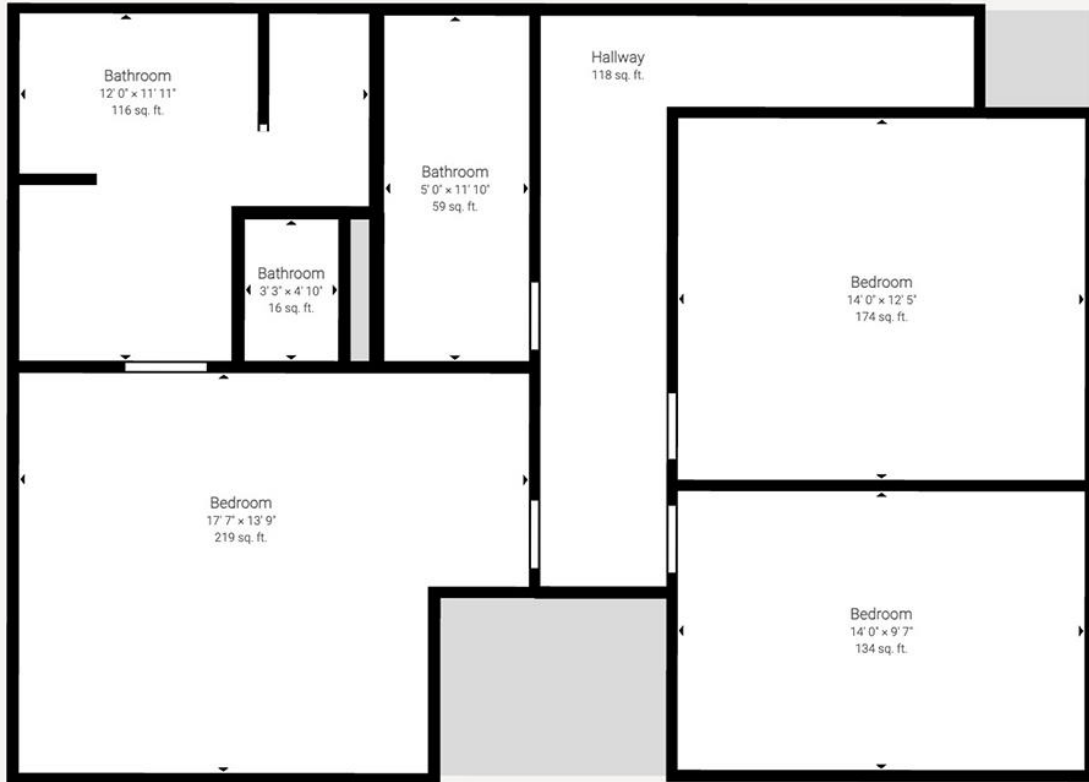

SECOND FLOOR:

Matterport Property Report:

938 Monticello Ave

Indoor Scanned Area - Full Property 1,710 sq. ft. | Floor 2 835 sq. ft.

Visit 3D space on
 Matterport